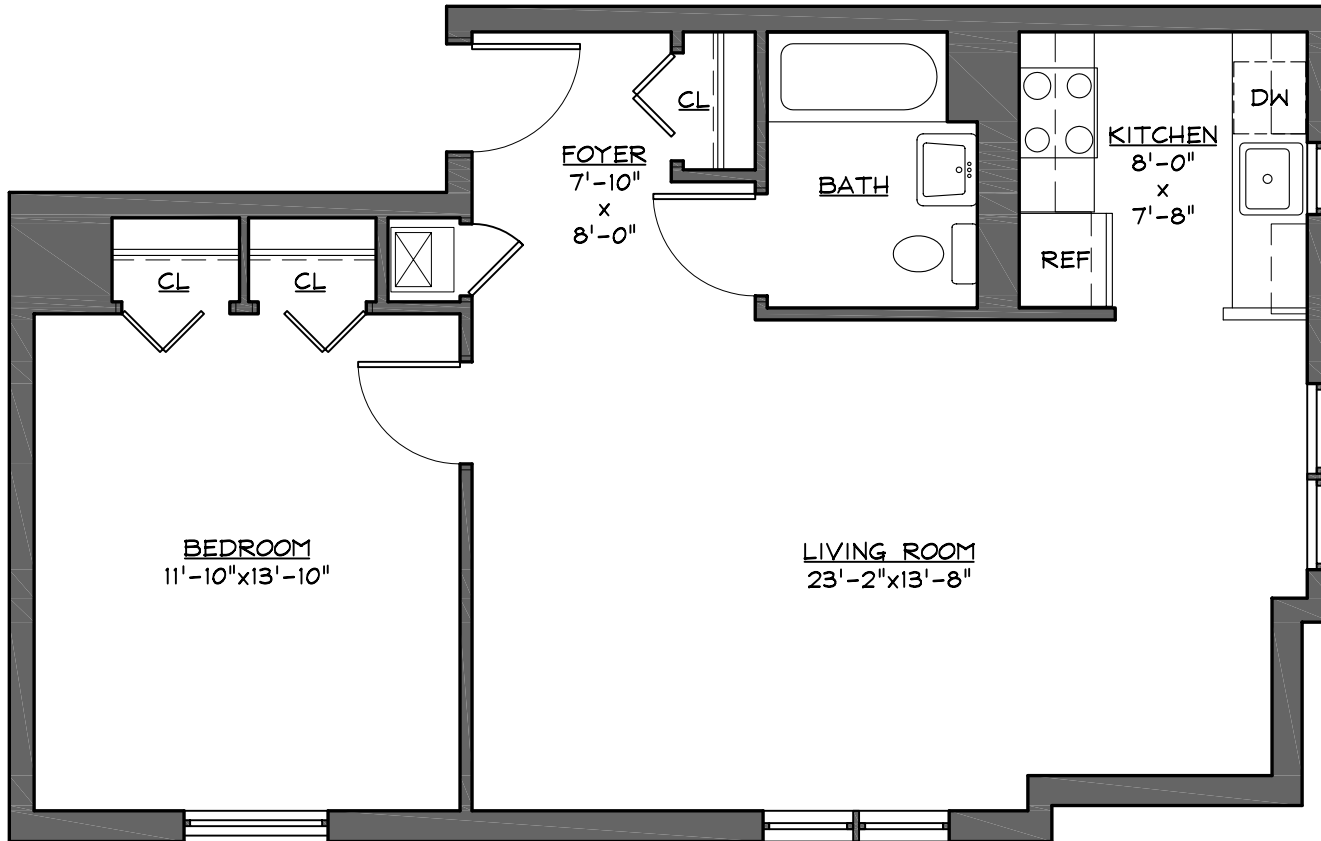

3RD FLOOR

RESIDENTIAL UNIT 3F

UNIT AREA: 745 SF

110 VivaBene Condominiums
110 MAIN ST. TUCKAHOE, NY 10707