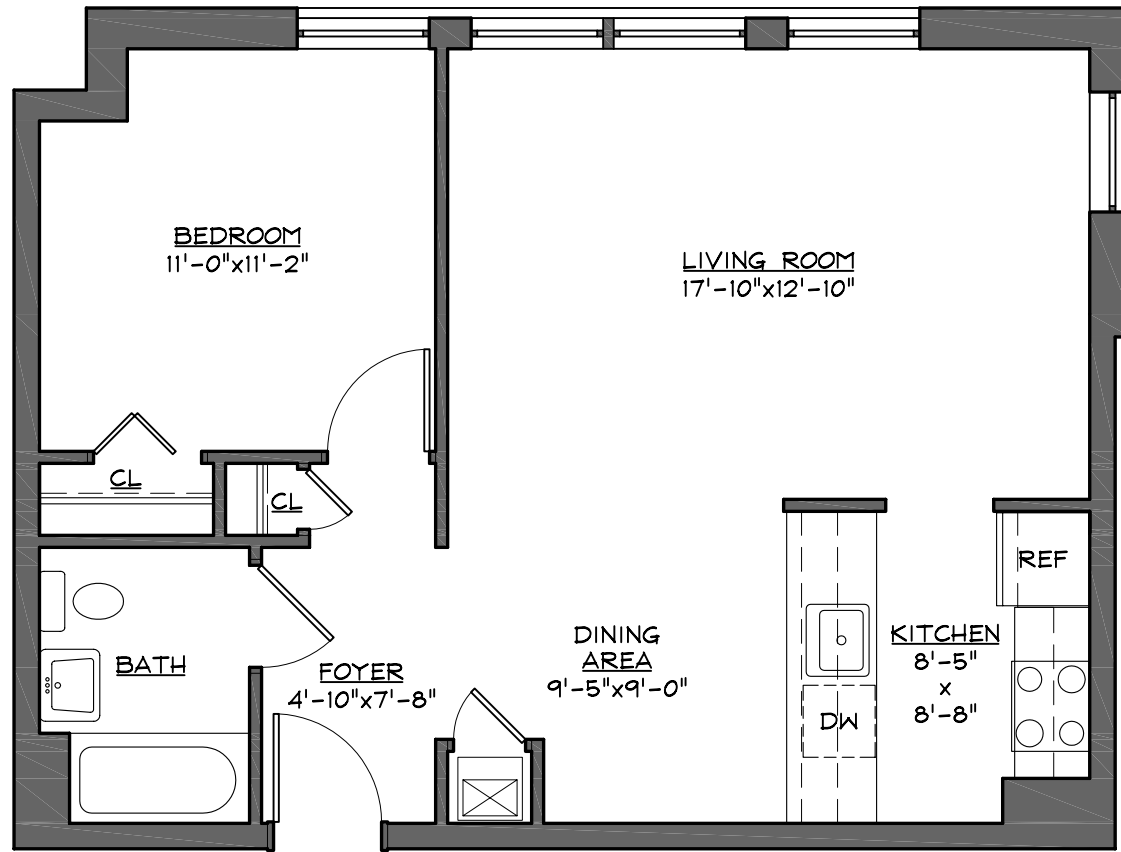

RESIDENTIAL UNIT 2C

UNIT AREA: 682 SF

110 VivaBene Condominiums
110 MAIN ST. TUCKAHOE, NY 10707