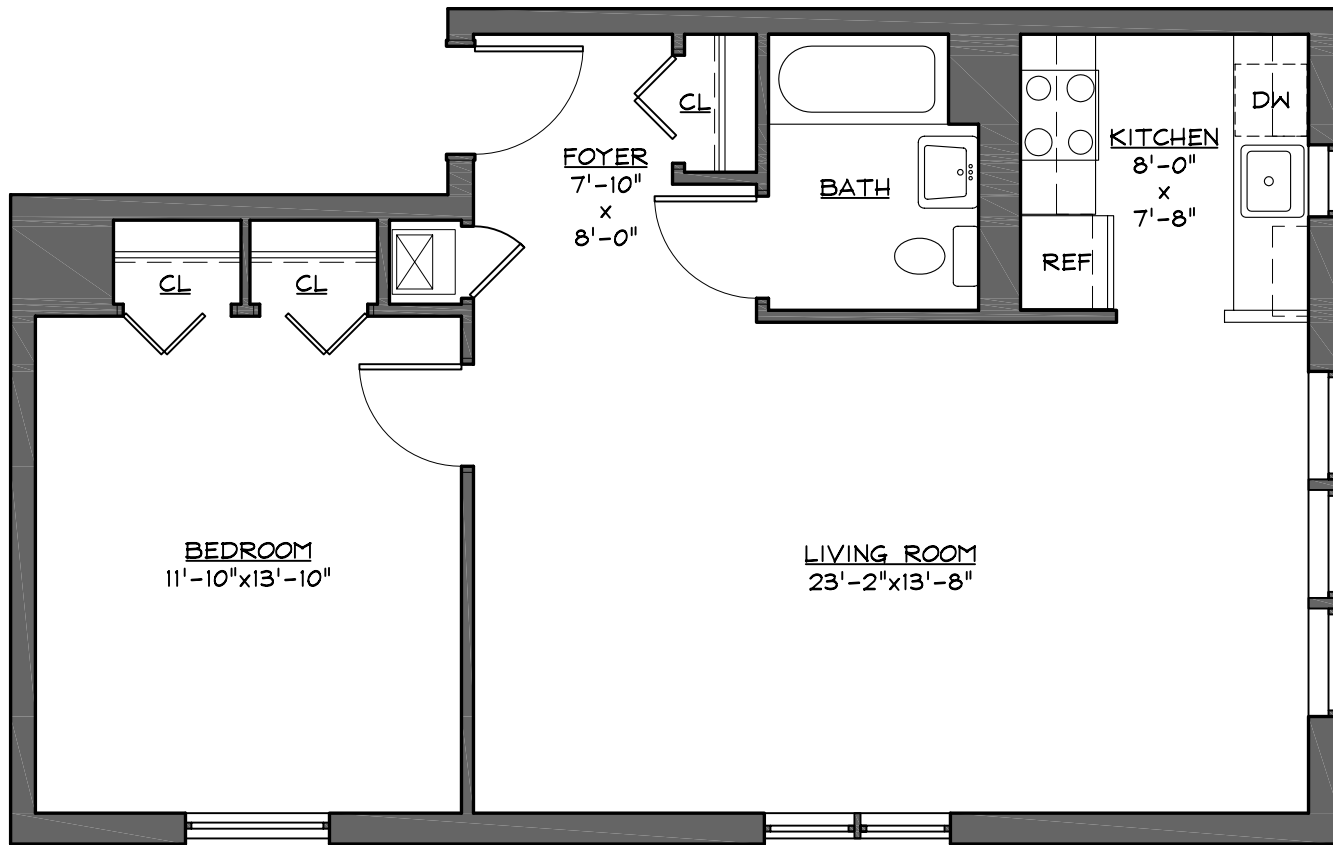

# RESIDENTIAL UNIT 2D

UNIT AREA: 757 SF

110 VivaBene Condominiums  
110 MAIN ST. TUCKAHOE, NY 10707

**RESIDENTIAL UNIT 2E**

UNIT AREA: 898 SF

110 VivaBene Condominiums  
110 MAIN ST. TUCKAHOE, NY 10707

**RESIDENTIAL UNIT 2F**