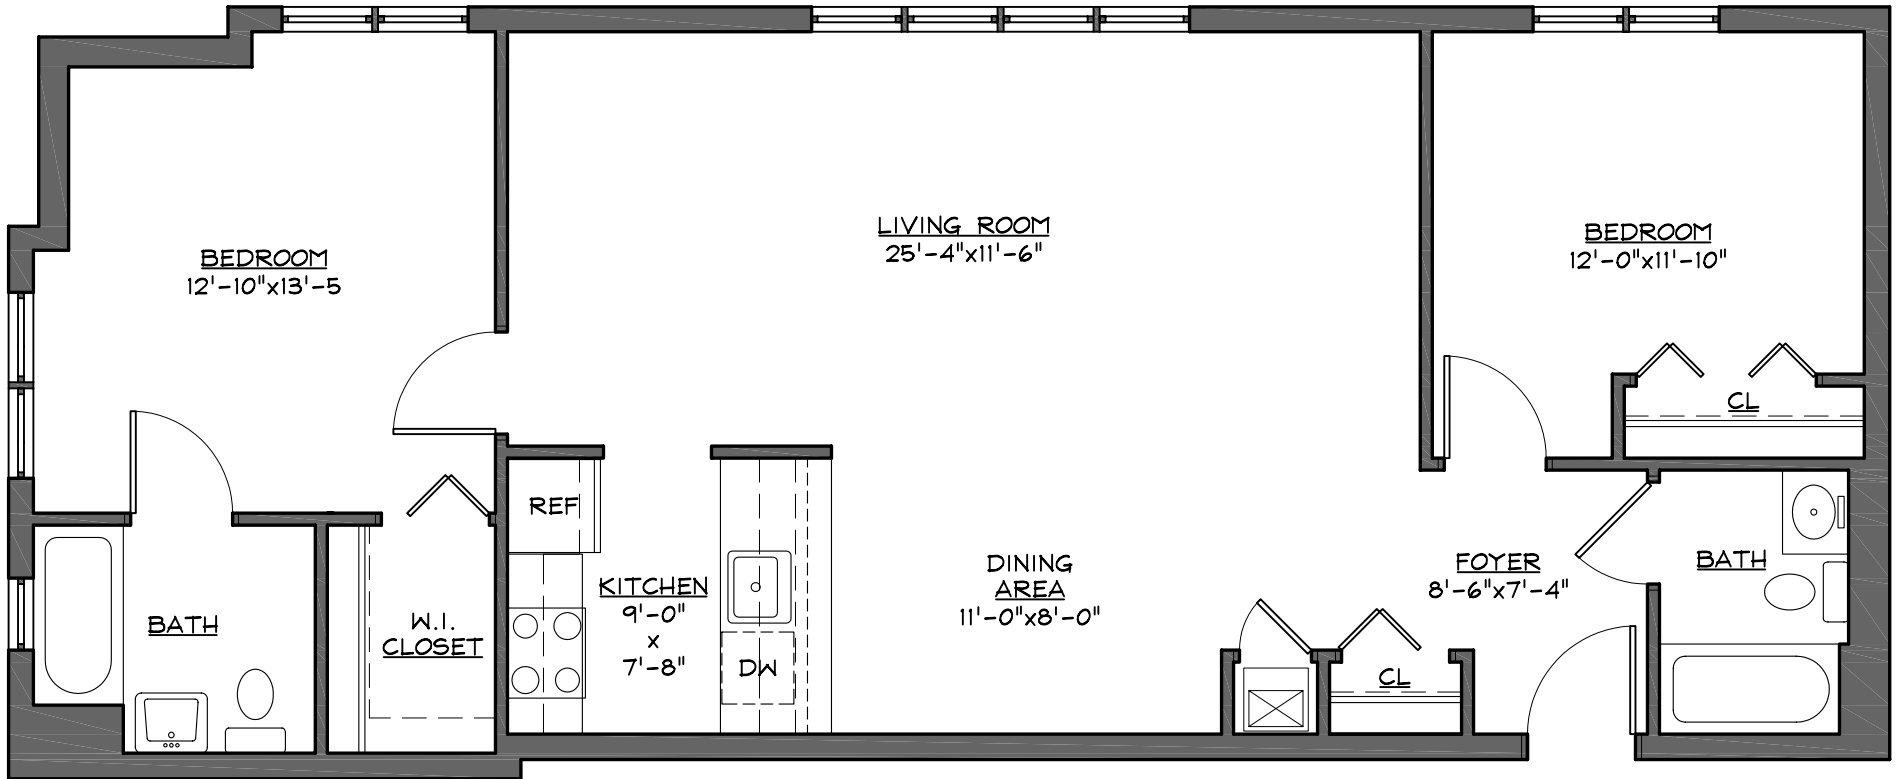

## RESIDENTIAL UNIT 2G

UNIT AREA: 643 SF

110 VivaBene Condominiums  
110 MAIN ST. TUCKAHOE, NY 10707

**RESIDENTIAL UNIT 3A**

UNIT AREA: 978 SF

110 VivaBene Condominiums  
 110 MAIN ST. TUCKAHOE, NY 10707

3RD FLOOR