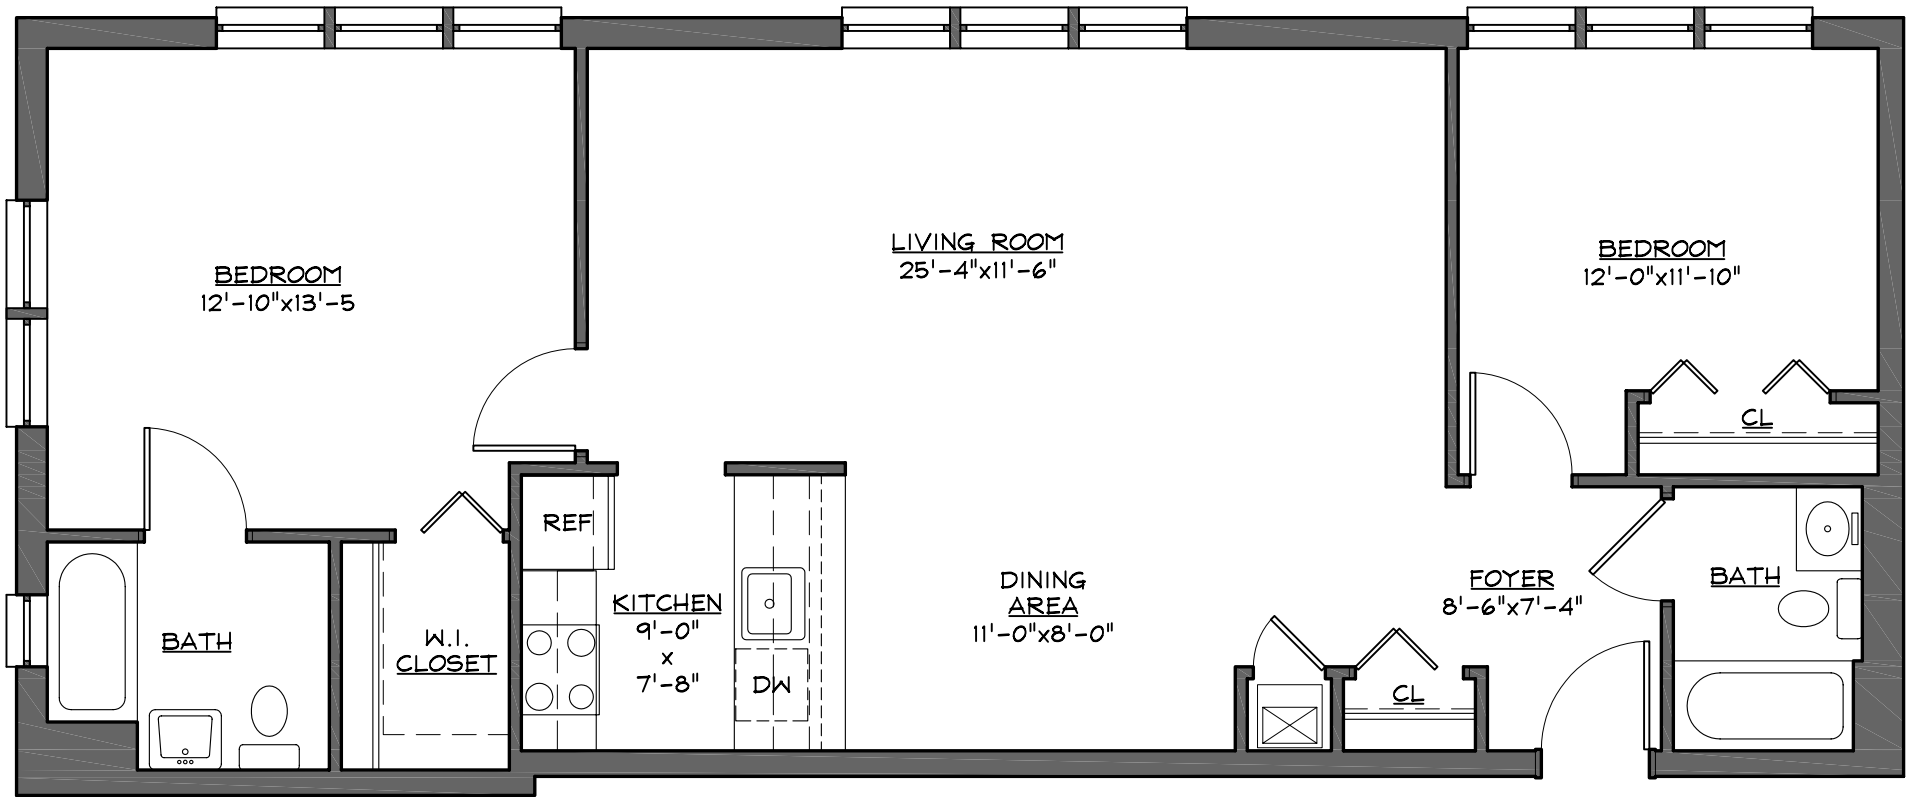

**RESIDENTIAL UNIT 2A**

UNIT AREA: 994 SF

110 VivaBene Condominiums  
110 MAIN ST. TUCKAHOE, NY 10707

2ND FLOOR

## RESIDENTIAL UNIT 2B

UNIT AREA: 1,073 SF

110 VivaBene Condominiums  
110 MAIN ST. TUCKAHOE, NY 10707