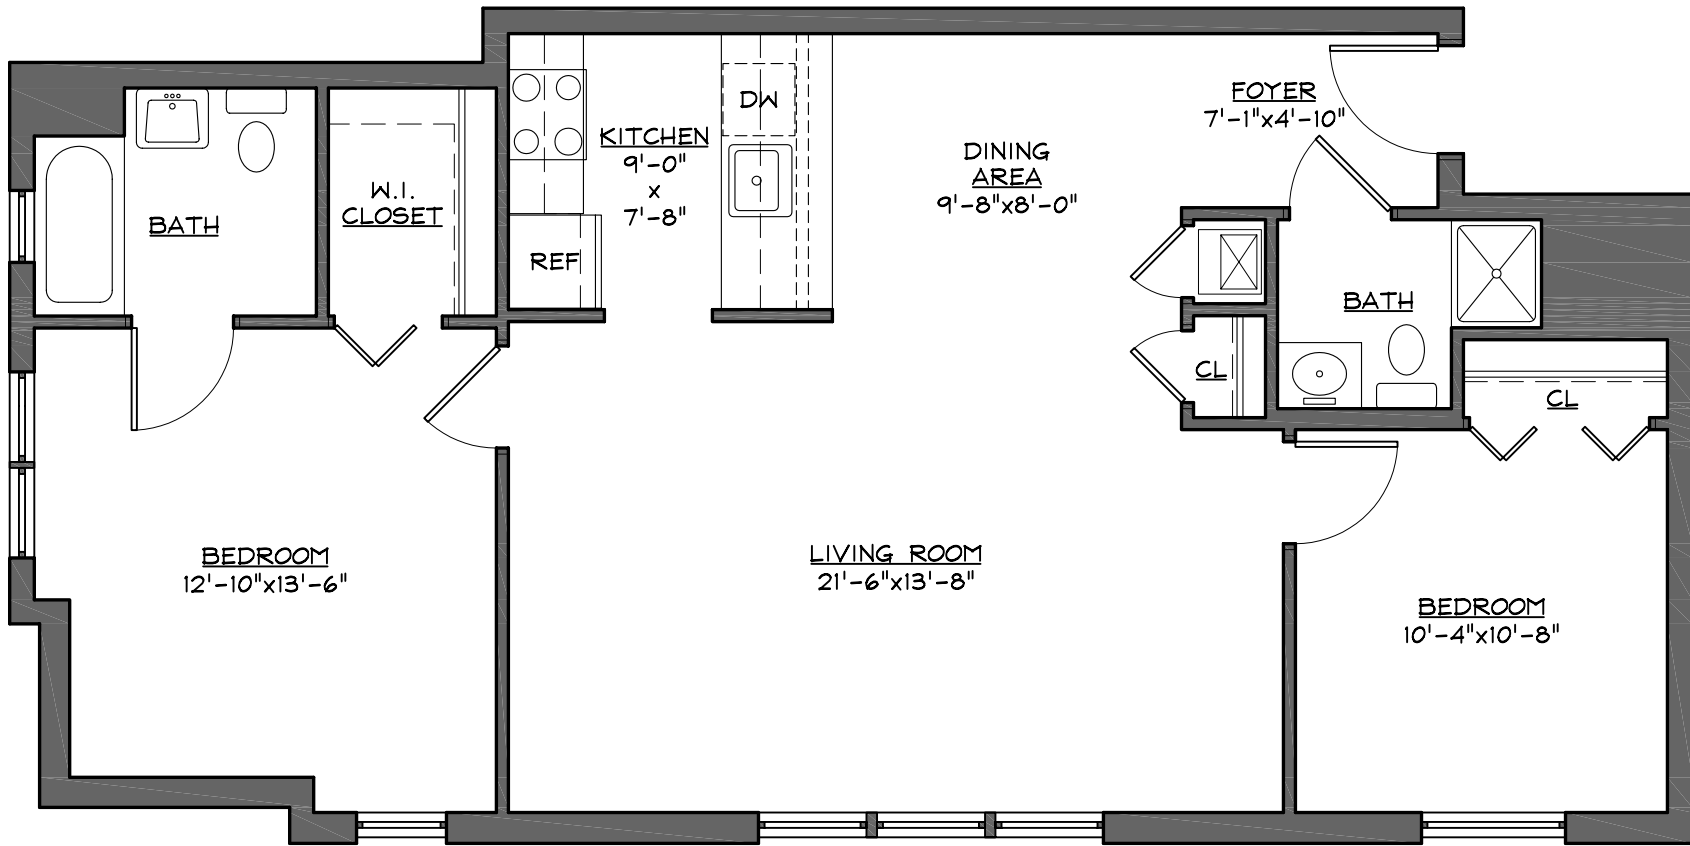

RESIDENTIAL UNIT 3A

UNIT AREA: 978 SF

110 VivaBene Condominiums
110 MAIN ST. TUCKAHOE, NY 10707