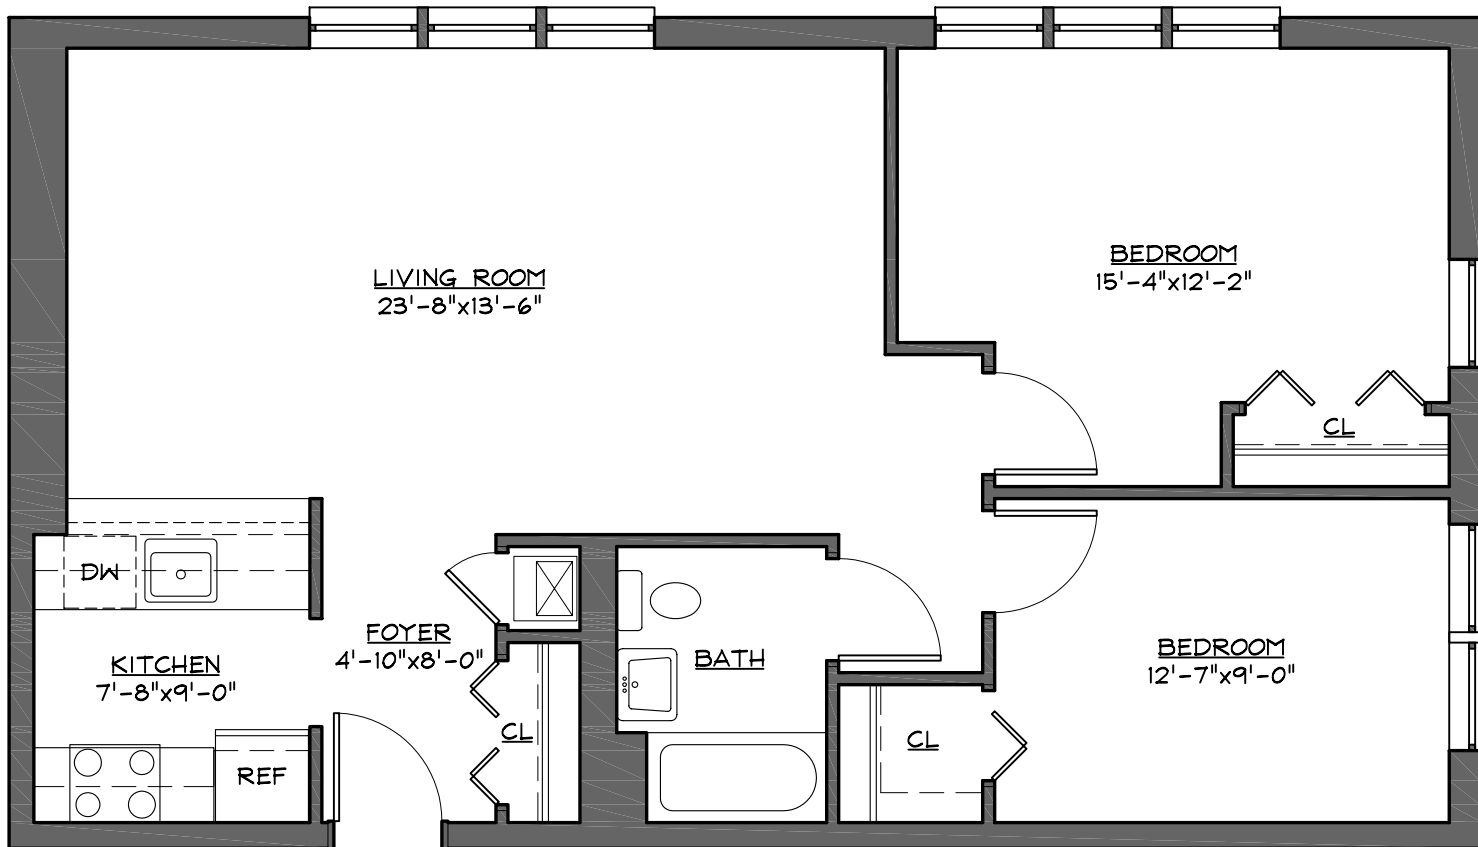

RESIDENTIAL UNIT 2E

UNIT AREA: 898 SF

110 VivaBene Condominiums
110 MAIN ST. TUCKAHOE, NY 10707