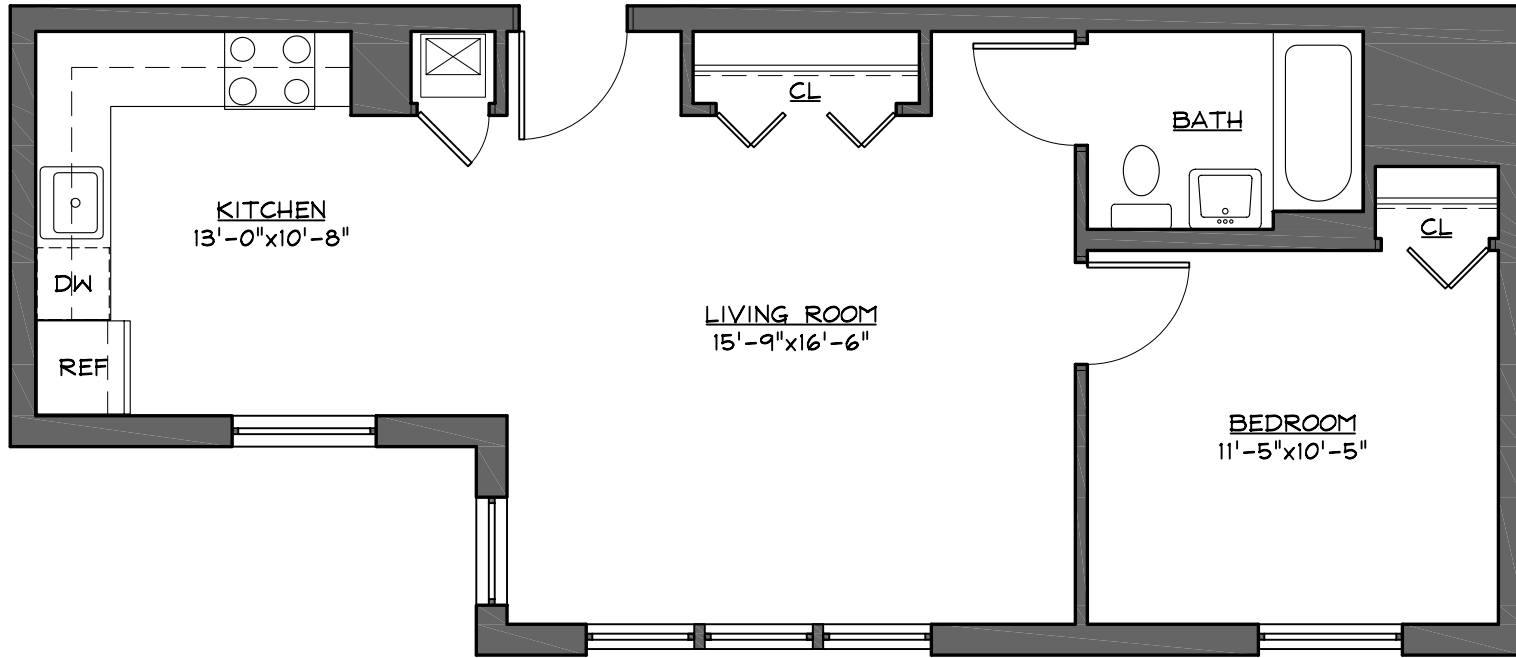

RESIDENTIAL UNIT 3G

UNIT AREA: 643 SF

110 VivaBene Condominiums
110 MAIN ST. TUCKAHOE, NY 10707