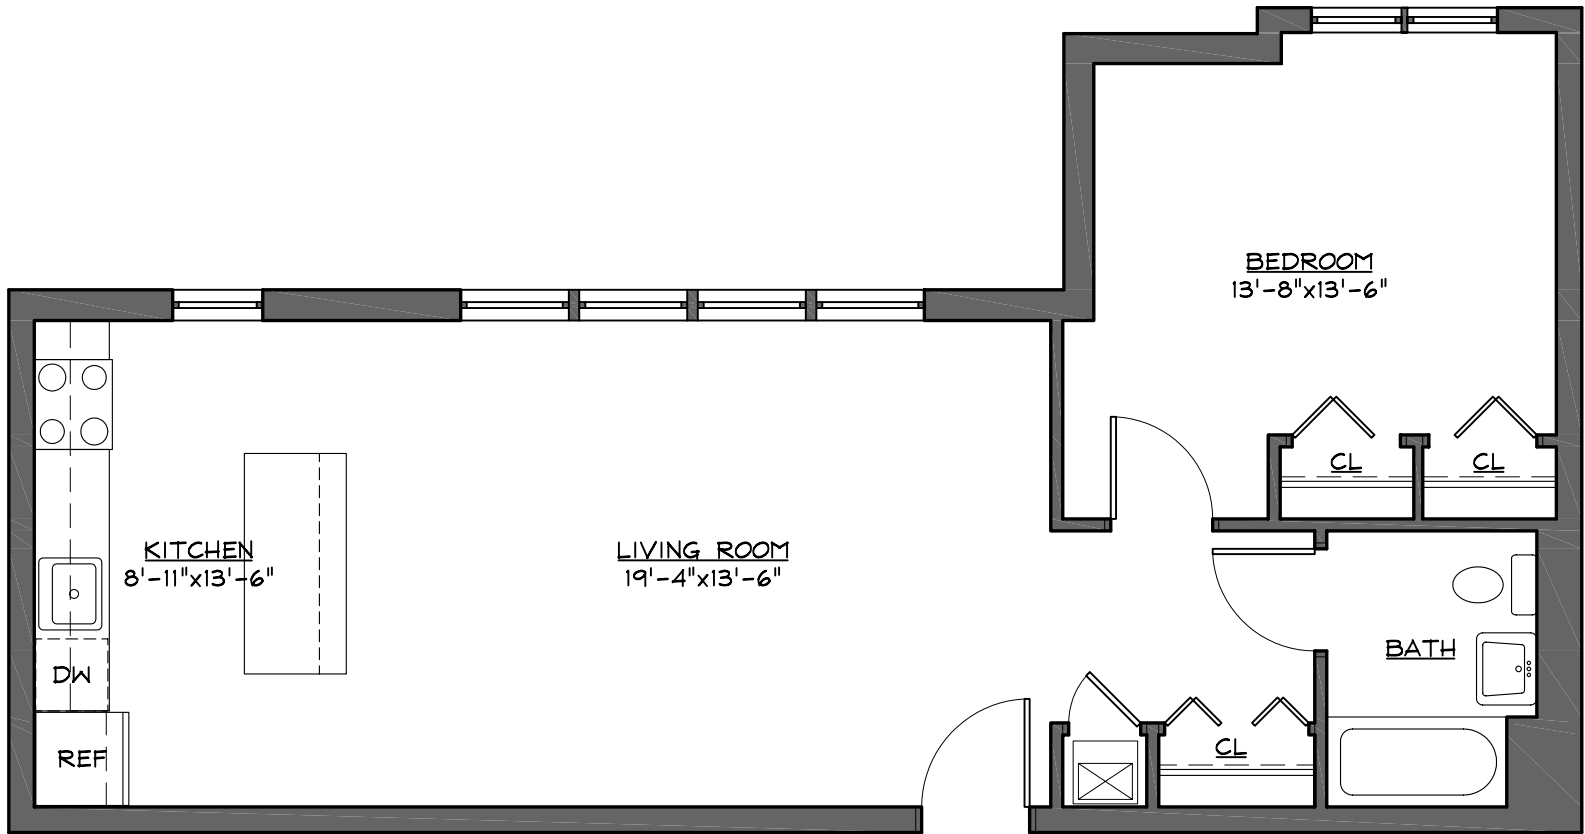

RESIDENTIAL UNIT 3D

UNIT AREA: 730 SF

110 VivaBene Condominiums
110 MAIN ST. TUCKAHOE, NY 10707