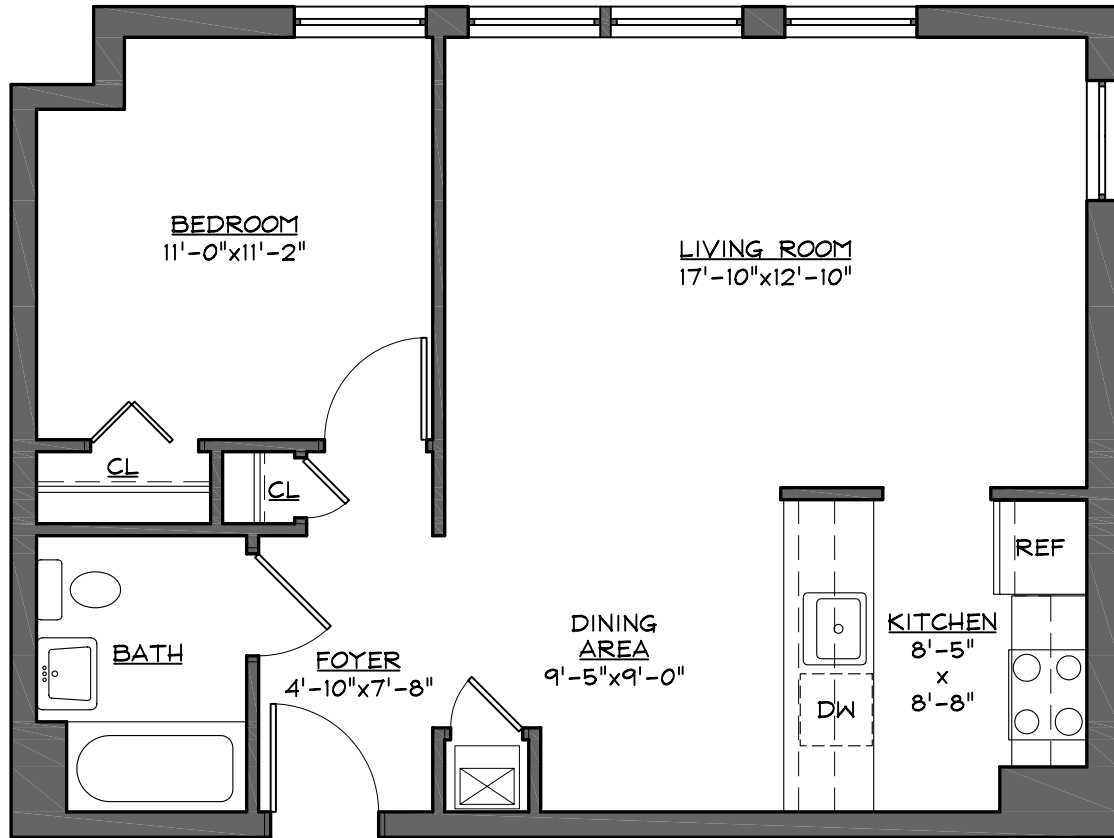

RESIDENTIAL UNIT 3C

UNIT AREA: 671 SF

110 VivaBene Condominiums
110 MAIN ST. TUCKAHOE, NY 10707