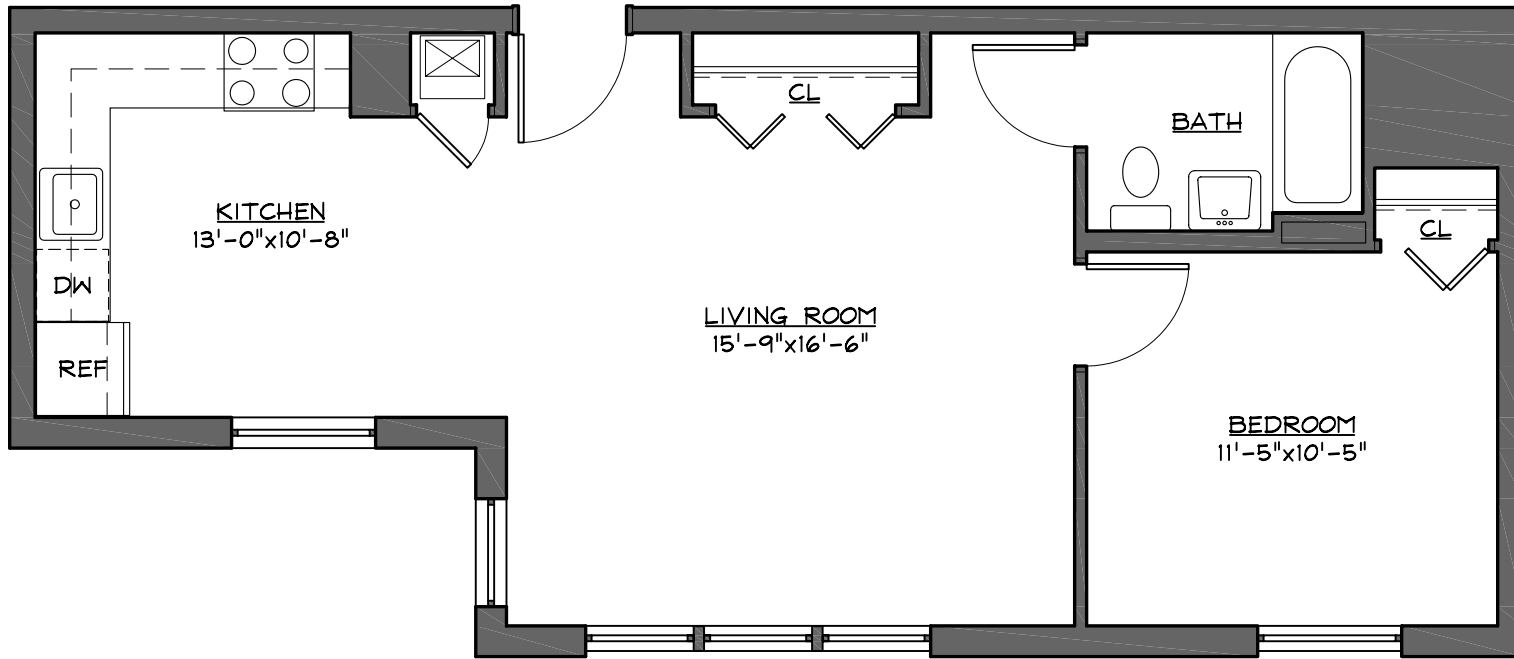

2ND FLOOR

RESIDENTIAL UNIT 2G

UNIT AREA: 643 SF

110 VivaBene Condominiums
110 MAIN ST. TUCKAHOE, NY 10707