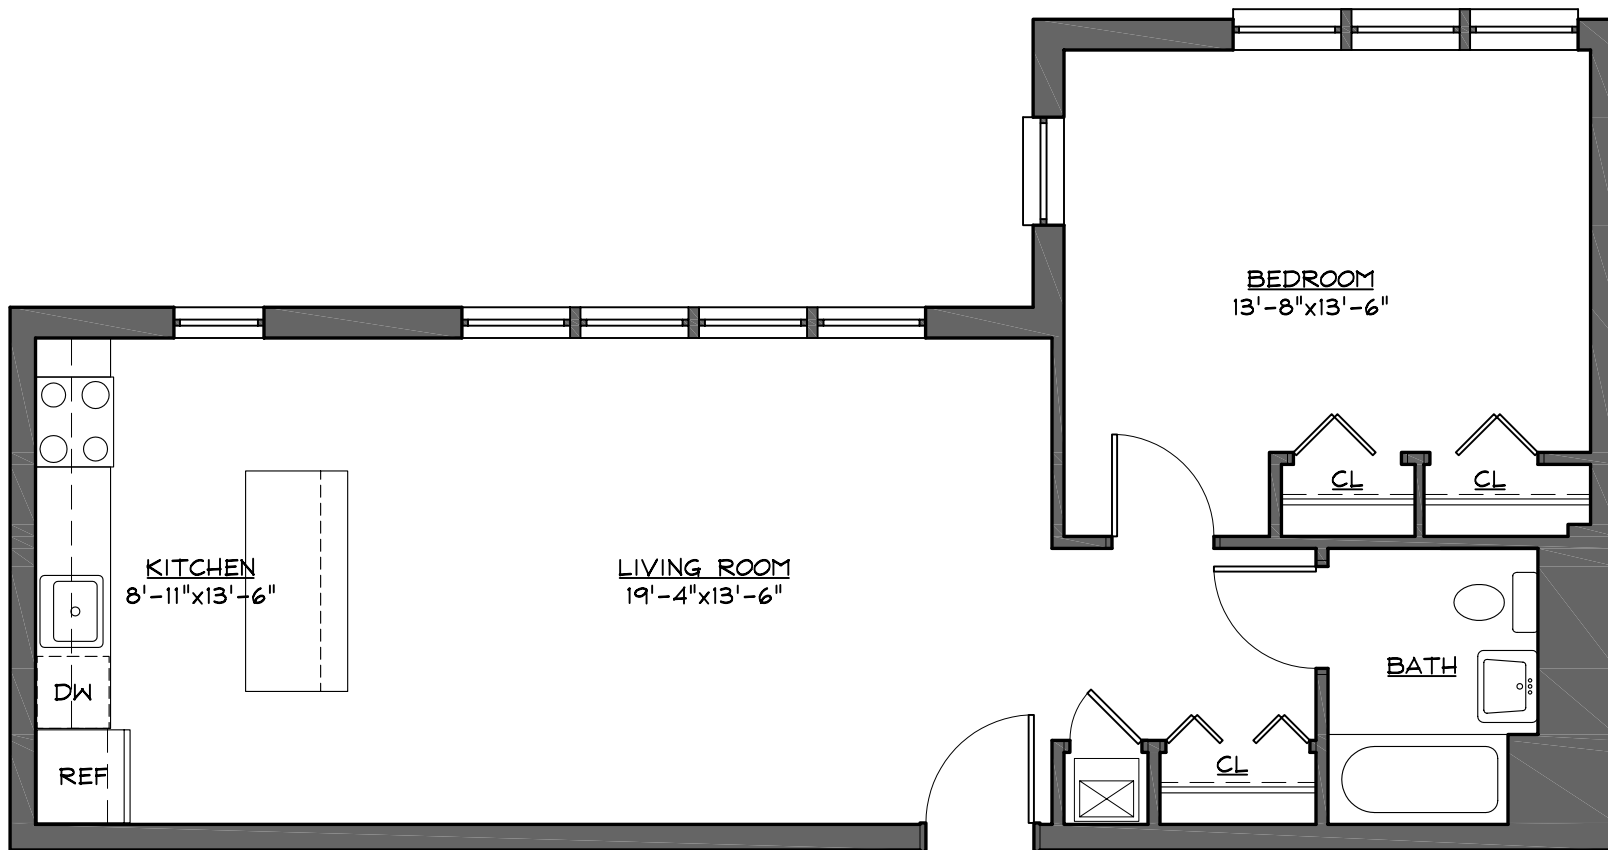

RESIDENTIAL UNIT 2D

UNIT AREA: 757 SF

110 VivaBene Condominiums
110 MAIN ST. TUCKAHOE, NY 10707