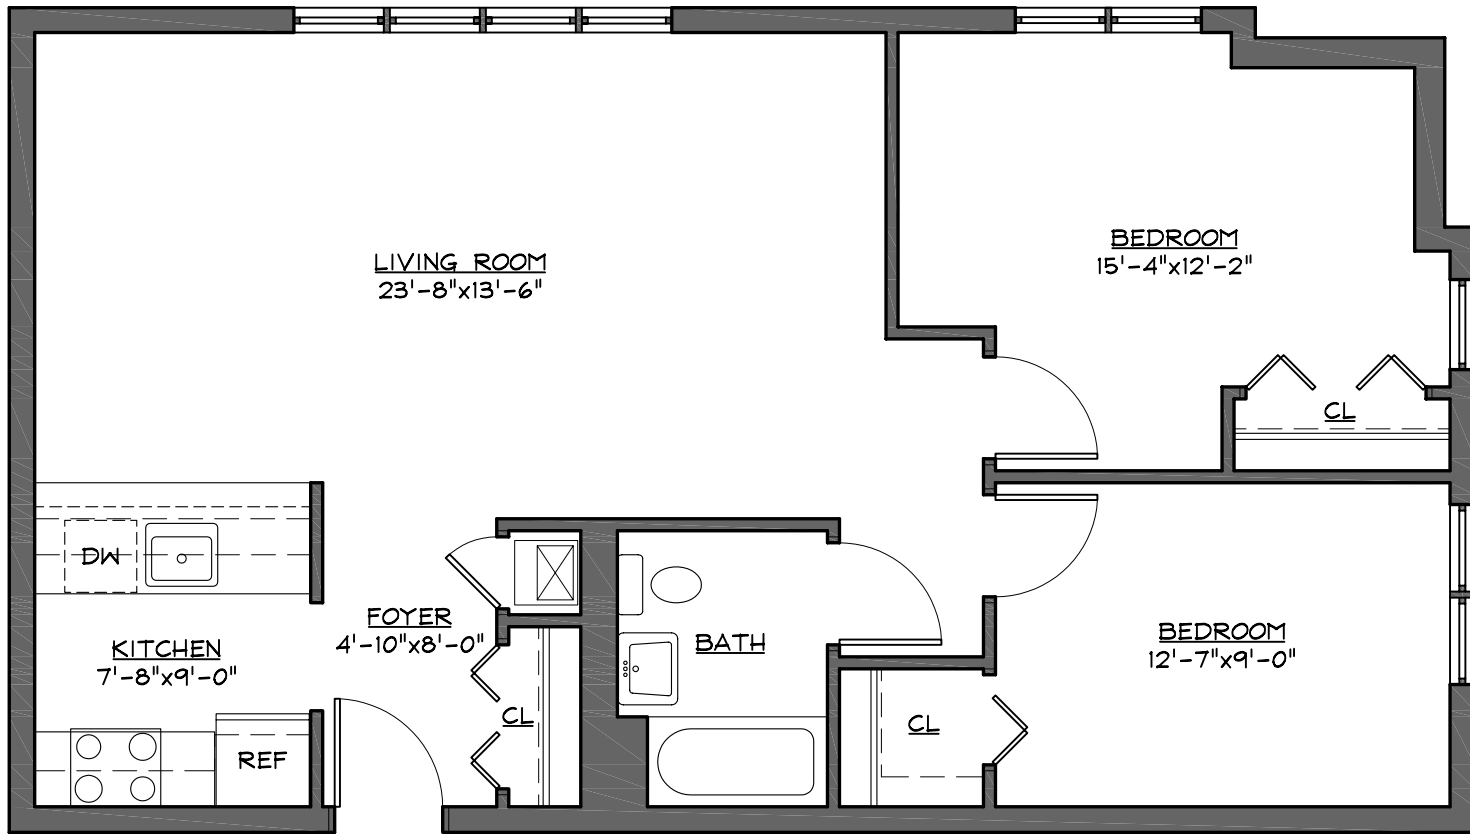

# RESIDENTIAL UNIT 3C

UNIT AREA: 671 SF

110 VivaBene Condominiums  
110 MAIN ST. TUCKAHOE, NY 10707

**RESIDENTIAL UNIT 3D**

UNIT AREA: 730 SF

110 VivaBene Condominiums  
110 MAIN ST. TUCKAHOE, NY 10707

**RESIDENTIAL UNIT 3E**